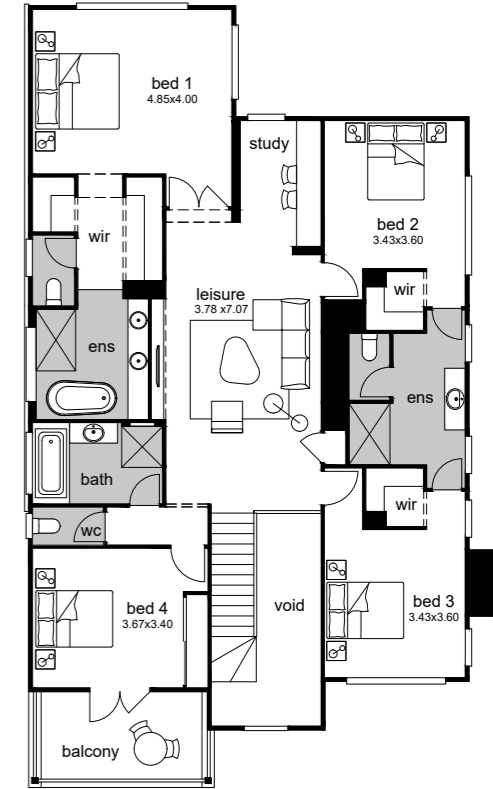

FAIRHAVEN 42

If you're seeking the ideal family home, look no further than the Fairhaven. A perfect blend of luxury and comfort, it boasts four spacious bedrooms and three living areas. Designed for effortless living, the open entryway flows into the downstairs entertaining areas, with the well-appointed kitchen and butler's pantry making entertaining a breeze. The upper level features its own living area, study nook and three bathrooms, ensuring everyone in the family has their own space. Add in two stunning outdoor entertaining areas and it's easy to see why the Fairhaven is the perfect family home.

The Fairhaven design is also available in sizes 36/38. Please visit mccarthyhomes.com.au to view all floor plans.

UPPER FLOOR PLAN 174.20sq.m.

Fairhaven 42 display floor plan

LOWER FLOOR PLAN 242.49sq.m.

Fairhaven 42 display floor plan

Fairhaven 42 display

KEY FEATURES

- Four sizeable bedrooms
- Bed 2 & Bed 3 WIR and shared ensuite
- Master suite with luxurious ensuite and walk-in robe
- Separate study nook
- Upstairs family area
- Open plan living family, kitchen and dining area
- Separate formal living
- Two outdoor living areas

Specifications

Width:	14.29m
Depth:	21.95m
Min Lot Width:	15.50m
Total Area:	416.69sqm

4 3.5 2

YOUR DREAM HOME

ON DISPLAY

350 OXLEY ROAD,
Sherwood, Qld 4212.
07 3358 9704

06022020_VerA QBCC license #727 579 NSW license #32194C