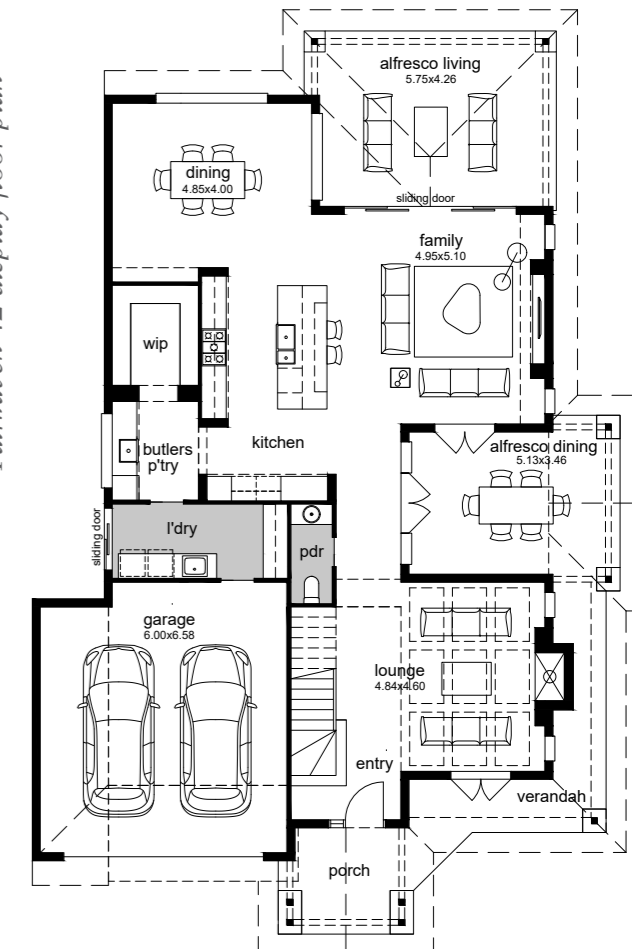

FAIRHAVEN 42

If you're seeking the ideal family home, look no further than the Fairhaven. A perfect blend of luxury and comfort, it boasts four spacious bedrooms and three living areas. Designed for effortless living, the open entryway flows into the downstairs entertaining areas, with the well-appointed kitchen and butler's pantry making entertaining a breeze. The upper level features its own living area, study nook and three bathrooms, ensuring everyone in the family has their own space. Add in two stunning outdoor entertaining areas and it's easy to see why the Fairhaven is the perfect family home.

The Fairhaven design is also available in sizes 36/38. Please visit mccarthyhomes.com.au to view all floor plans.

UPPER FLOOR PLAN 174.20sq.m.

Fairhaven 42 display floor plan

LOWER FLOOR PLAN 242.49sq.m.

Fairhaven 42 display floor plan

Fairhaven 42 display

KEY FEATURES

- Four sizeable bedrooms
- Bed 2 & Bed 3 WIR and shared ensuite
- Master suite with luxurious ensuite and walk-in robe
- Separate study nook
- Upstairs family area
- Open plan living family, kitchen and dining area
- Separate formal living
- Two outdoor living areas

Specifications

Width:	14.29m
Depth:	21.95m
Min Lot Width:	15.50m
Total Area:	416.69sqm

4 3.5 2

YOUR DREAM HOME

ON DISPLAY

350 OXLEY ROAD,
Sherwood, Qld 4212.
07 3358 9704

06022020_VerA QBCC license #727 579 NSW license #32194C