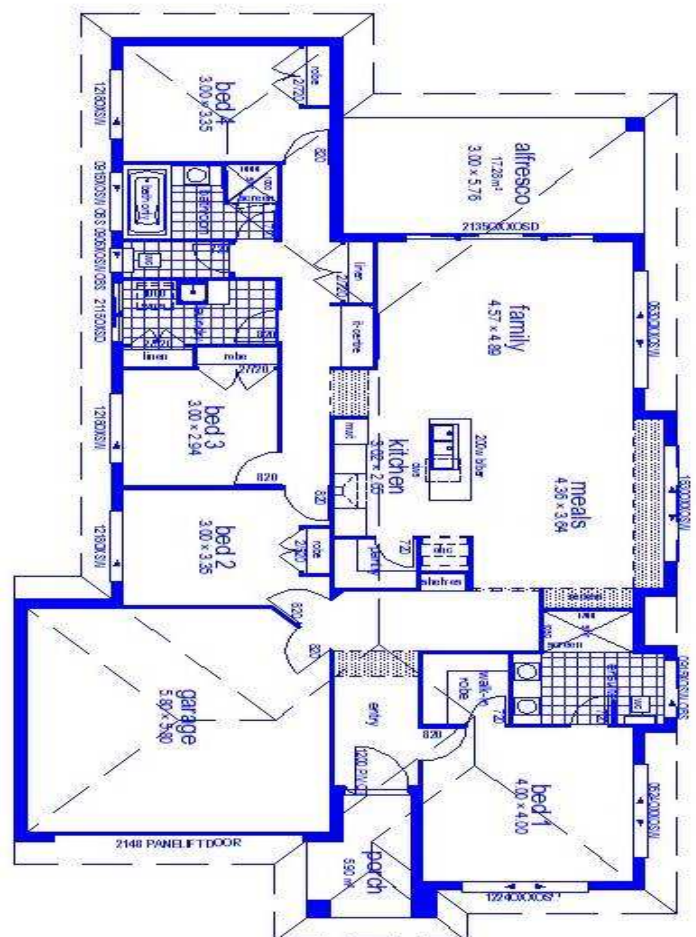

sleep 4 bath 2 watch 1 study play park 2
Land Price: \$232,250 House Price: \$259,189 **\$491,439**

House & Land Package

Lot 7 Ridgevale Blvd
 Holmview
 Lot Size: 740m²

BluePrint Series

McCarthy's -
BILLABONG BLUE
 224.37 m²

Includes:

- ✓ **Plantation Façade**
- ✓ **Up to H Class Foundations**
- ✓ **Caesar Stone Tops to Kitchen & Bathrooms**
- ✓ **Semi Frameless Shower Screen**
- ✓ **Glass Splashback**
- ✓ **2590 Ground Floor Ceilings**
- ✓ **Blanco Cooking Package**
- ✓ **Intercom**
- ✓ **Alarm**
- ✓ **Water Tank**
- ✓ **Floor Coverings (Tiles & Carpet)**
- ✓ **Turf**
- ✓ **Driveway**
- ✓ **Letter Box**